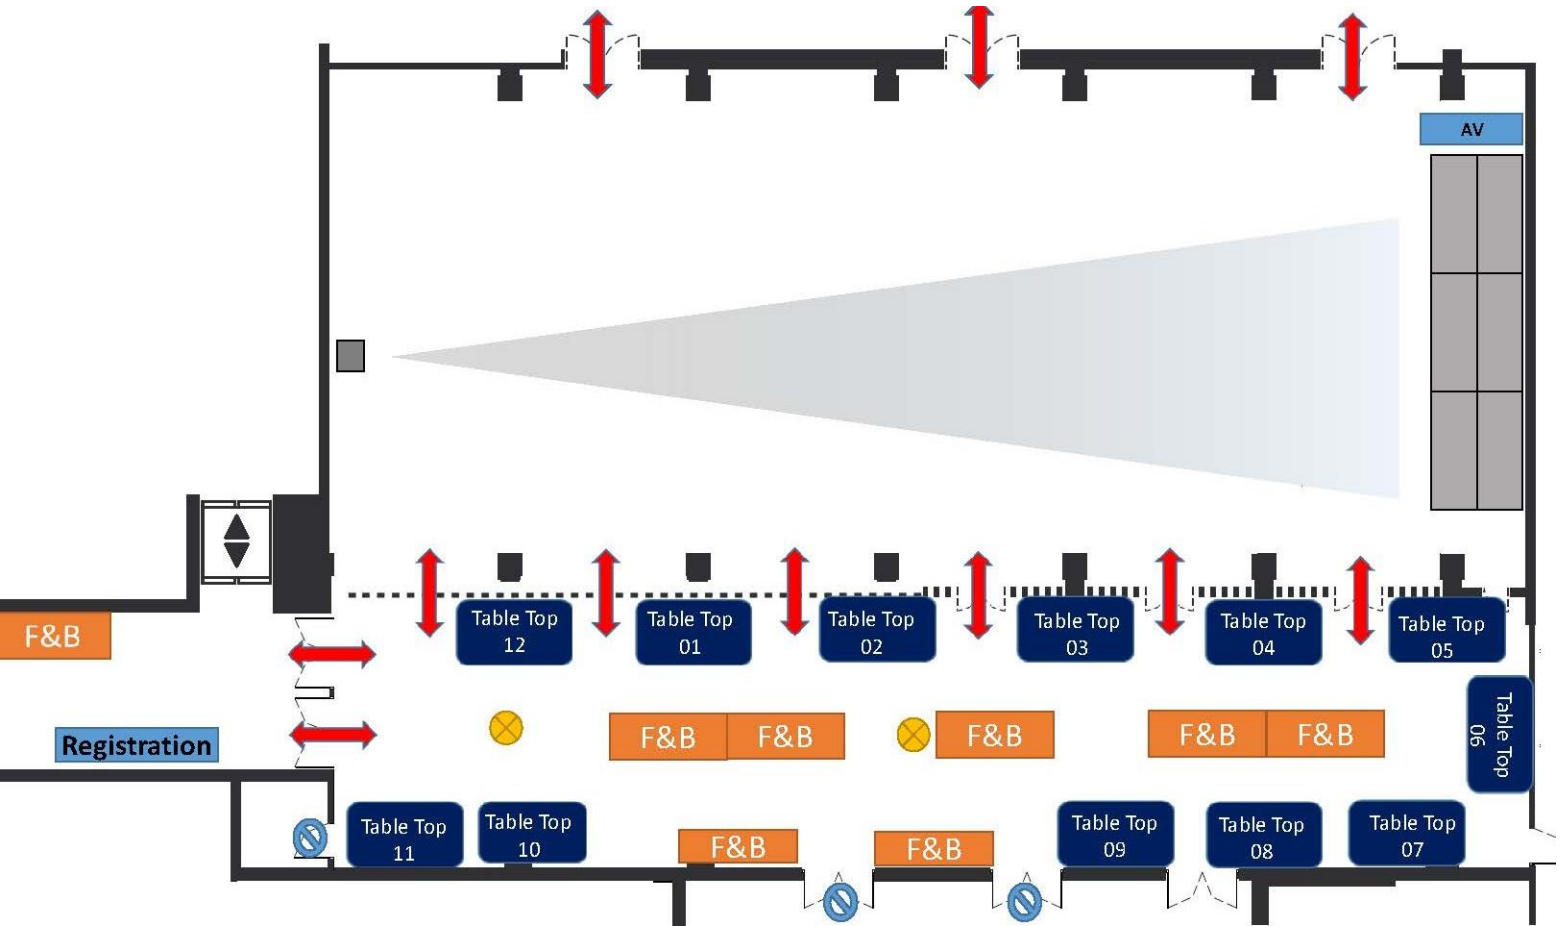

EXHIBITION FLOORPLAN

IADC World Drilling 2022 Conference & Exhibition

21-22 June 2022, Pullman Paris Tour Eiffel Hotel, Paris

Exhibitors:

- 1.
- 2.
- 3.
- 4.
- 5.
- 6.
- 7.
- 8.
- 9.
- 10.
- 11.
- 12.

NOTE: The tabletop exhibition space is a 3 x 2 meters area which is set with a skirted table and two chairs with access to electricity. With the space, you receive 2 complimentary/free conference registrations and up to 2 additional registrations at half price. All signs/banners must be affixed to the table or free standing. All personnel working the exhibition must be registered.
