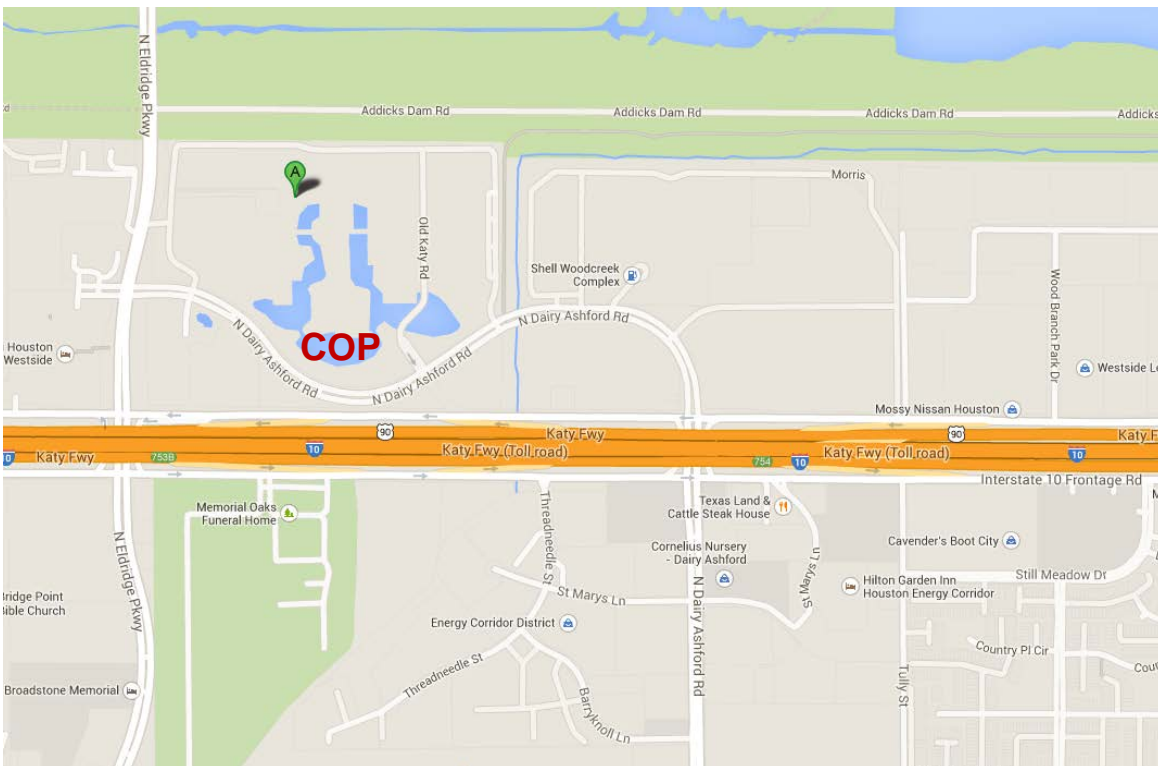

ConocoPhillips Center Location

Here are a series of maps in increasing detail showing the location of the ConocoPhillips Center at 600 N Dairy Ashford Road, Houston, TX 77079. Map 1 is the general Houston area. Map 2 shows street detail. Map 3 shows the campus layout. Note you will enter at Visitor Entry Gate B (highlighted with a red star on Map 3).

Map 1

Map 2

Map 3

CSH.08.5319621

ConocoPhillips headquarters is located at 600 North Dairy Ashford, Houston, TX 77079. The complex is on the north side of I-10 off Dairy Ashford. The visitor entry gate is designated as Gate "B" and is the second gate east of N. Eldridge Parkway.

Map 4

Directions to ConocoPhillips Center

600 N. Dairy Ashford Houston, Texas 77079 Main Phone: 281-293-1000

- Directions:**
1. From Bush Intercontinental Airport, take I-45 West to I-59 South, then I-610 West to Dairy Ashford exit.
 2. From Hobby Airport, take I-45 North to I-610 West, then I-59 South to Dairy Ashford exit.
 3. Right turn (North) on Dairy Ashford.
 4. Follow Dairy Ashford Road about 1/2 mile to Visitor Entrance on the right.