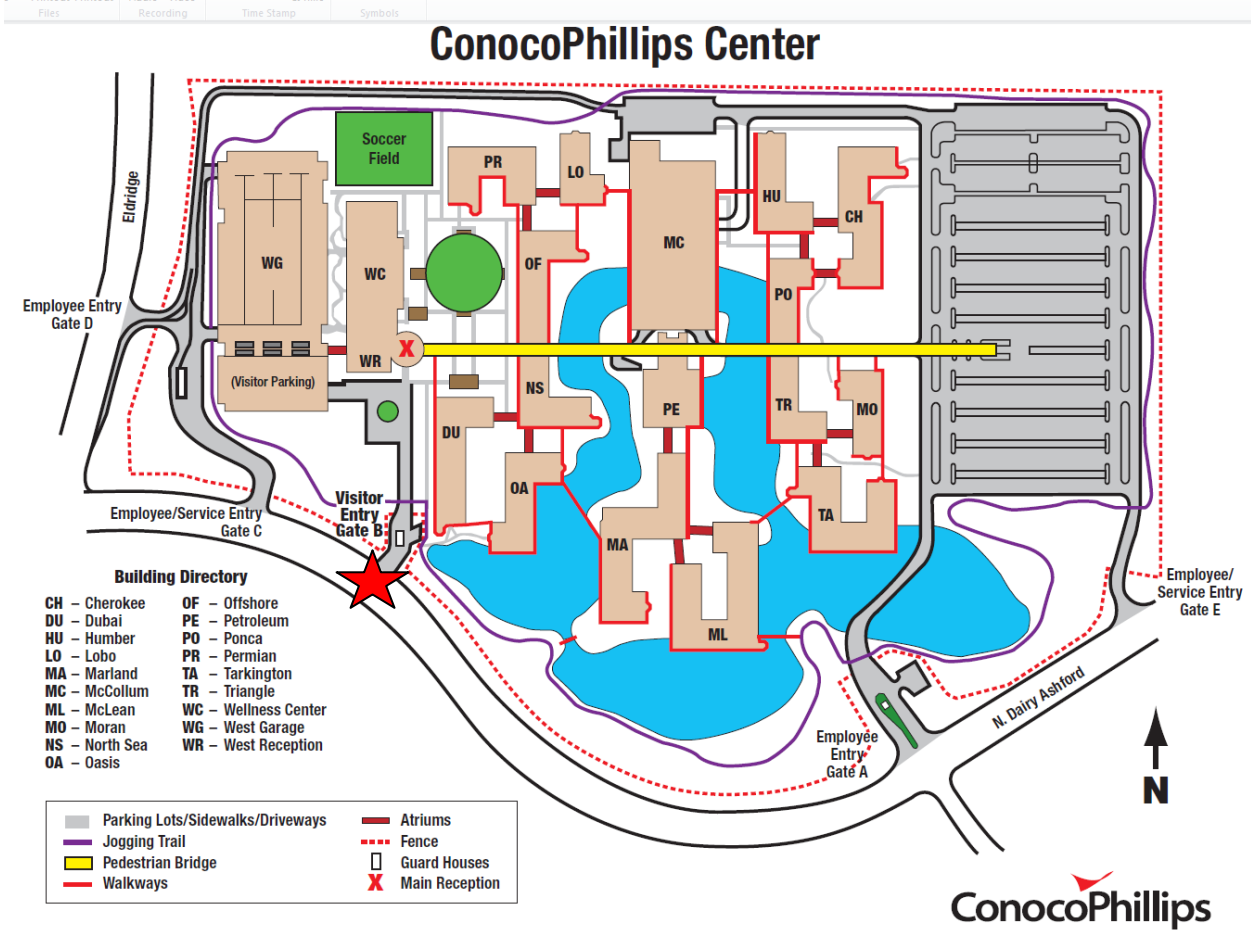

ConocoPhillips Center Location

Here are a series of maps in increasing detail showing the location of the ConocoPhillips Center at 600 N Dairy Ashford Road, Houston, TX 77079. Map 1 is the general Houston area. Map 2 shows street detail. Map 3 shows the campus layout. Note you will enter at Visitor Entry Gate B (highlighted with a red star on Map 3).

Map 1

Map 2

Map 3

CSH.08.5319621

ConocoPhillips headquarters is located at 600 North Dairy Ashford, Houston, TX 77079. The complex is on the north side of I-10 off Dairy Ashford. The visitor entry gate is designated as Gate "B" and is the second gate east of N. Eldridge Parkway.

Map 4

Directions to ConocoPhillips Center

600 N. Dairy Ashford Houston, Texas 77079 Main Phone: 281-293-1000

- Directions:**
1. From Bush Intercontinental Airport, take I-45 West to I-59 South, then I-610 West to Dairy Ashford exit.
 2. From Hobby Airport, take I-45 North to I-610 West, then I-59 South to Dairy Ashford exit.
 3. Right turn (North) on Dairy Ashford.
 4. Follow Dairy Ashford Road about 1/2 mile to Visitor Entrance on the right.