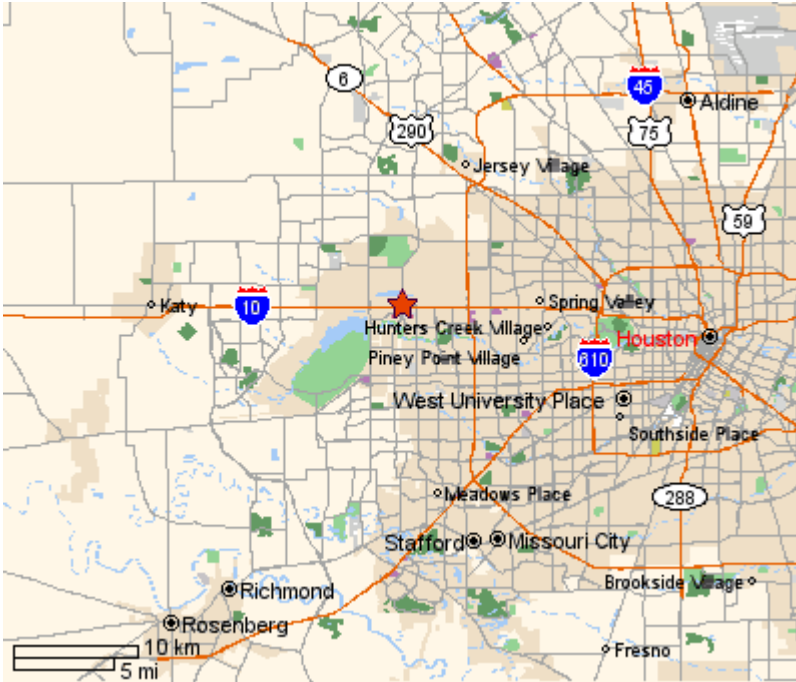

ConocoPhillips Center Location

Here are a series of maps in increasing detail showing the location of the ConocoPhillips Center at 600 N Dairy Ashford Road, Houston, TX 77079. Map 1 is the general Houston area. Map 2 shows street detail. Map 3 shows the campus layout. Note you will enter at Visitor Entry Gate B (highlighted with a red star on Map 3).

Map 1

Map 2

Map 3

CSH.08.5319621

ConocoPhillips headquarters is located at 600 North Dairy Ashford, Houston, TX 77079. The complex is on the north side of I-10 off Dairy Ashford. The visitor entry gate is designated as Gate "B" and is the second gate east of N. Eldridge Parkway.

Map 4

Directions to ConocoPhillips Center

600 N. Dairy Ashford Houston, Texas 77079 Main Phone: 281-293-1000

- Directions:**
1. From Bush Intercontinental Airport, take I-45 West to I-59 South, then I-610 West to Dairy Ashford exit.
 2. From Hobby Airport, take I-45 North to I-610 West, then I-59 South to Dairy Ashford exit.
 3. Right turn (North) on Dairy Ashford.
 4. Follow Dairy Ashford Road about 1/2 mile to Visitor Entrance on the right.