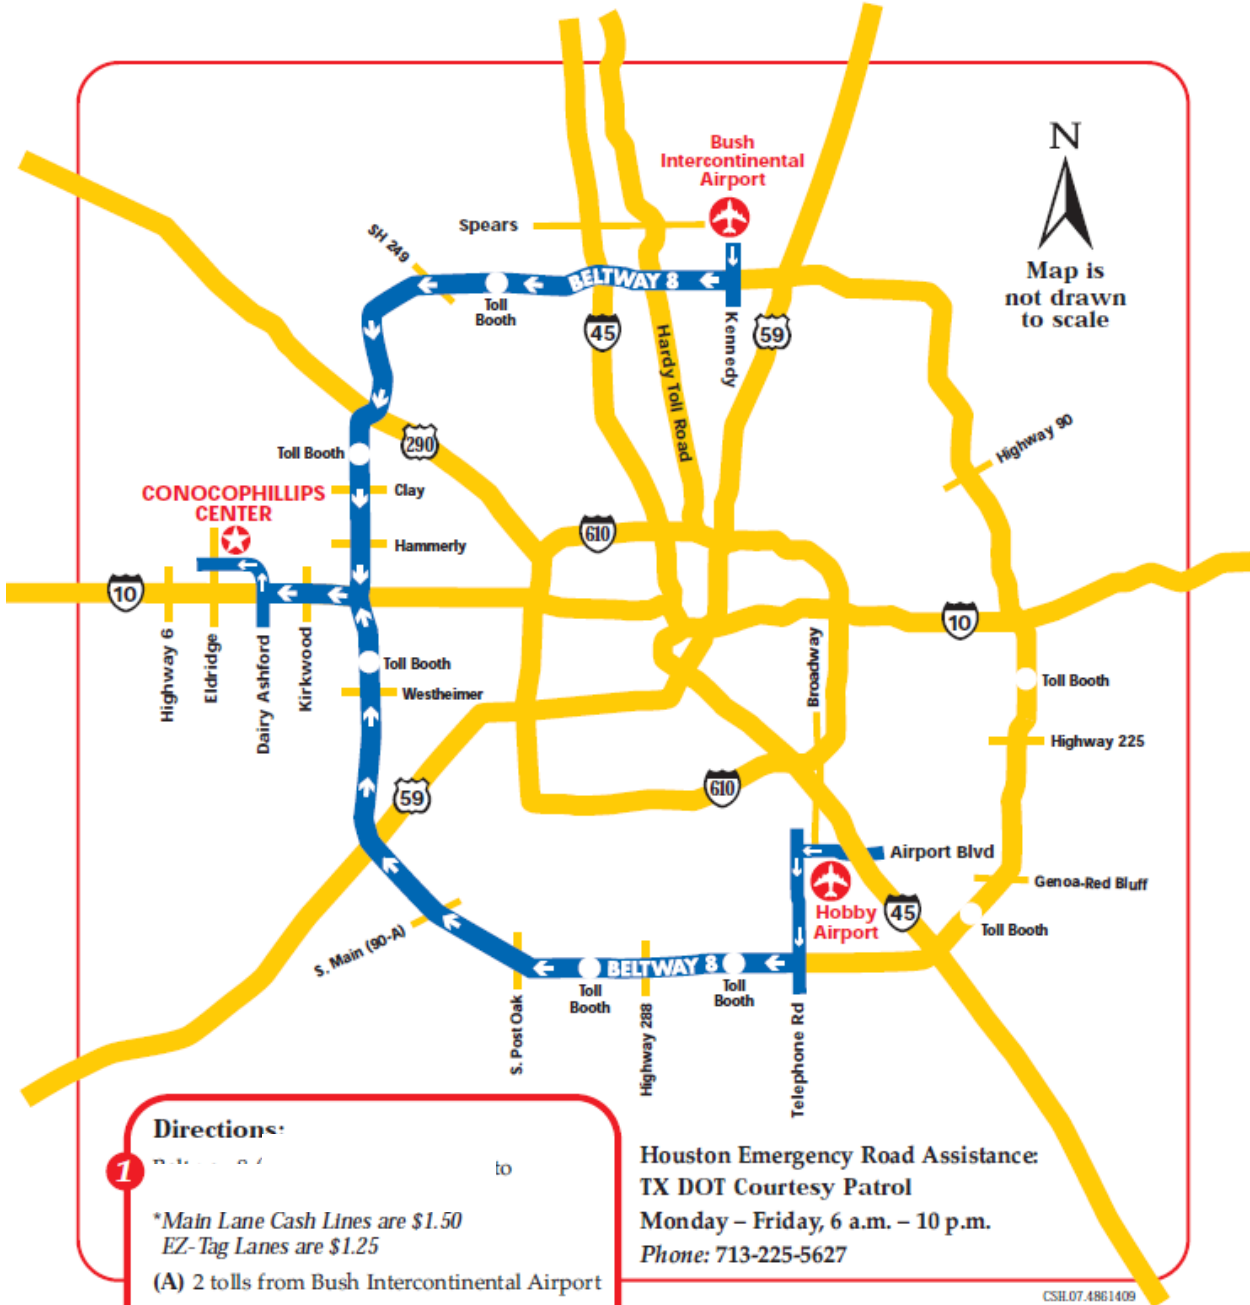

ConocoPhillips Center Location

Here are a series of maps in increasing detail showing the location of the ConocoPhillips Center at 600 N Dairy Ashford Road, Houston, TX 77079. Map 1 is the general Houston area. Map 2 shows street detail. Map 3 shows the campus layout. Note you will enter at Visitor Entry Gate B (highlighted with a red star on Map 3).

Map 1

Map 2

Map 3

CSH.08.5319621

ConocoPhillips headquarters is located at 600 North Dairy Ashford, Houston, TX 77079. The complex is on the north side of I-10 off Dairy Ashford. The visitor entry gate is designated as Gate "B" and is the second gate east of N. Eldridge Parkway.

Map 4

Directions to ConocoPhillips Center

600 N. Dairy Ashford Houston, Texas 77079 Main Phone: 281-293-1000

- Directions:**
1. From Bush Intercontinental Airport, take I-45 West to I-59 South, then I-610 West to Dairy Ashford exit.
 2. From Hobby Airport, take I-45 North to I-610 West, then I-59 South to Dairy Ashford exit.
 3. Right turn (North) on Dairy Ashford.
 4. Follow Dairy Ashford Road about 1/2 mile to Visitor Entrance on the right.