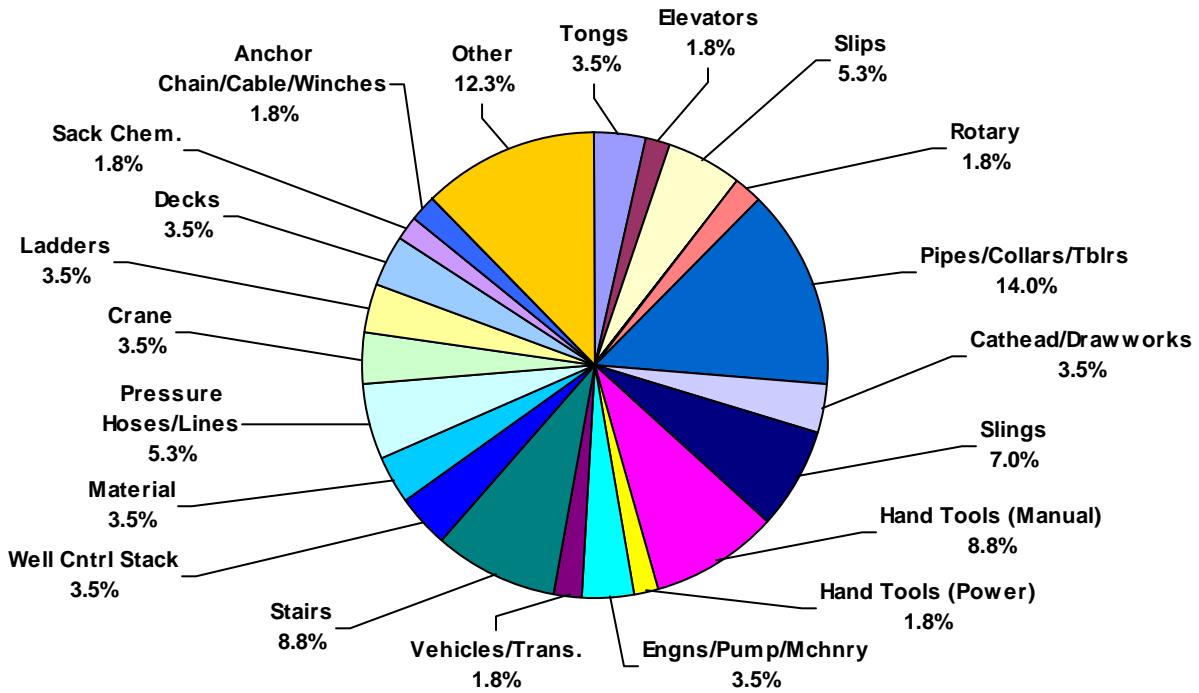

Africa Land Total Lost Time Incidents by Incident Type (Chart 7)
Based on 57 Incidents

Africa Land Total Recordable Incidents by Incident Type (Chart 8)
Based on 130 Incidents

Africa Land Total Lost Time Incidents by Equipment (Chart 9)
Based on 57 Incidents

Africa Land Total Recordable Incidents by Equipment (Chart 10)
Based on 130 Incidents

Africa Land Total Lost Time Incidents by Operation (Chart 11)
Based on 57 Incidents

Africa Land Total Recordable Incidents by Operation (Chart 12)
Based on 130 Incidents