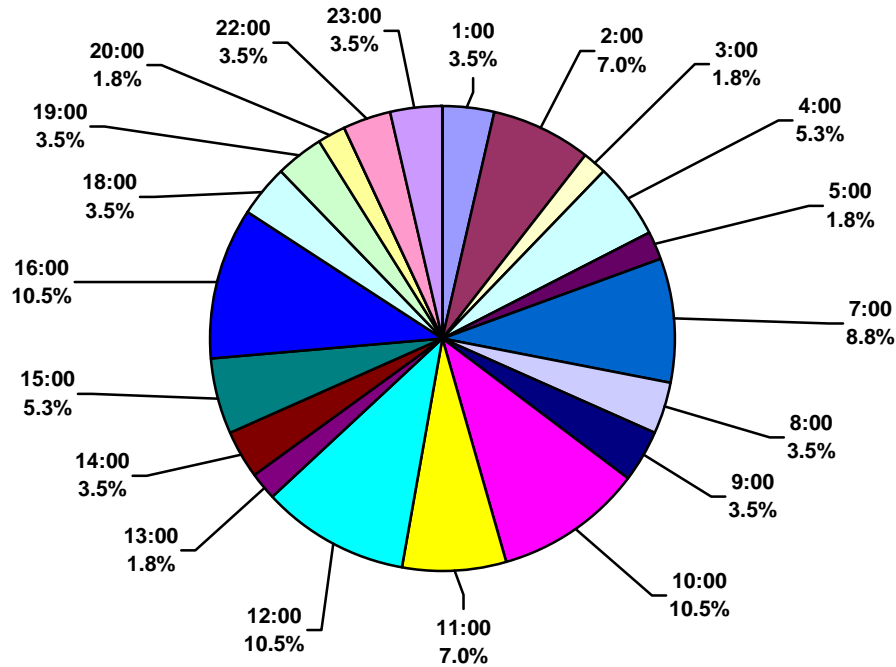

Africa Land Total Recordable Incidents by Time of Day (Chart 18)
Based on 130 Incidents