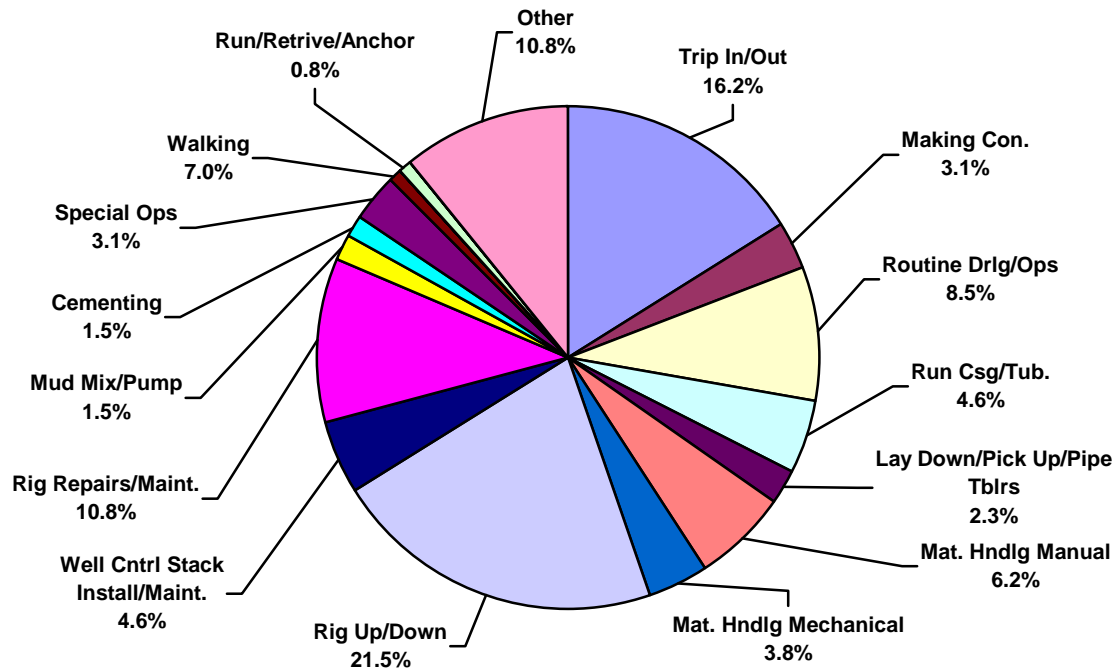

Africa Land Total Lost Time Incidents by Incident Type (Chart 7)
Based on 57 Incidents

Africa Land Total Recordable Incidents by Incident Type (Chart 8)
Based on 130 Incidents

Africa Land Total Lost Time Incidents by Equipment (Chart 9)
Based on 57 Incidents

Africa Land Total Recordable Incidents by Equipment (Chart 10)
Based on 130 Incidents

Africa Land Total Lost Time Incidents by Operation (Chart 11)
Based on 57 Incidents

Africa Land Total Recordable Incidents by Operation (Chart 12)
Based on 130 Incidents

Africa Land Total Lost Time Incidents by Location (Chart 13)
Based on 57 Incidents

Africa Land Total Recordable Incidents by Location (Chart 14)
Based on 130 Incidents

Africa Land Total Lost Time Incidents by Time in Service (Chart 15)
Based on 57 Incidents