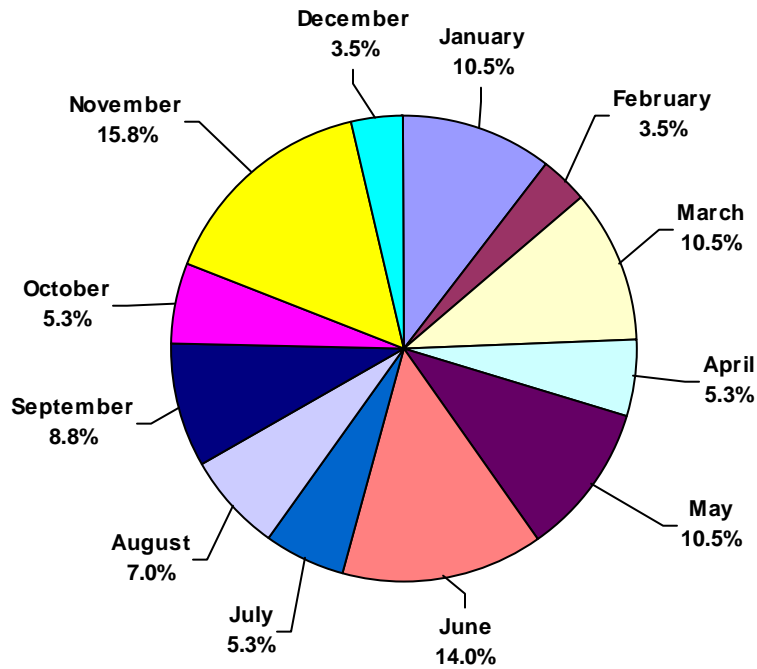

Recordable Incidence Rate = RCRD X 200,000

Lost Time Frequency Rate = LTIs X 1,000,000

DART Frequency Rate = LTIs + RWC X 1,000,000

Recordable Frequency Rate = RCRD X 1,000,000

Africa Land Total Incidence Rates vs Manhours (Figure 1)

IADC 2002 Africa Land Chart

Africa Land Total Lost Time Incidents by Month (Chart 1)

Based on 57 Incidents

Africa Land Total Recordable Incidents by Month (Chart 2)

Based on 130 Incidents

Africa Land Total Lost Time Incidents by Occupation (Chart 3)
Based on 57 Incidents