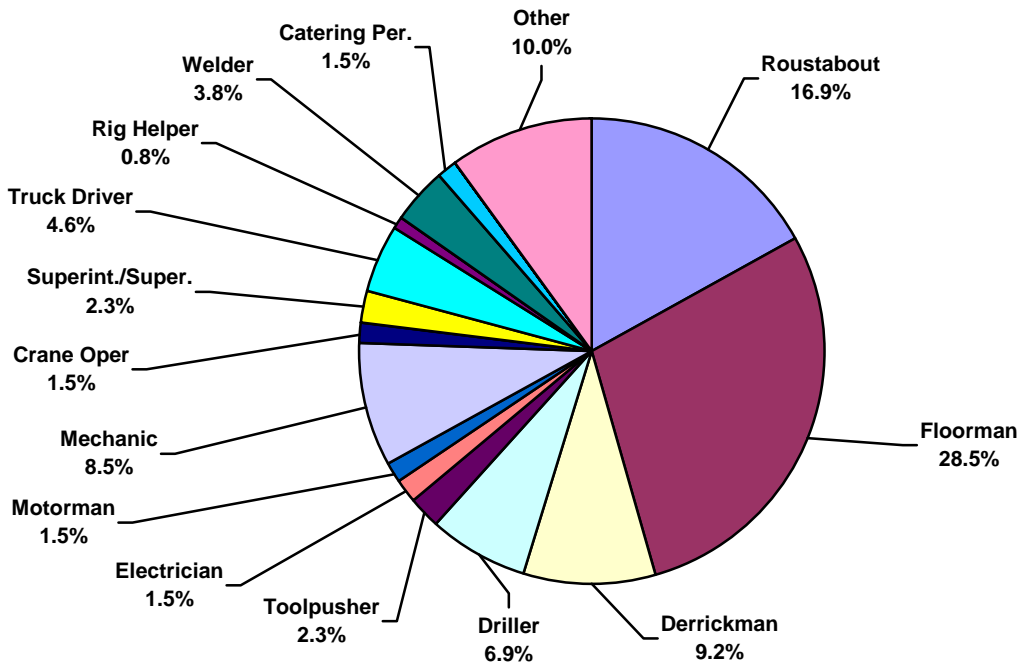

IADC 2002 Africa Land Chart

Africa Land Total Lost Time Incidents by Month (Chart 1)

Based on 57 Incidents

Africa Land Total Recordable Incidents by Month (Chart 2)

Based on 130 Incidents

Africa Land Total Lost Time Incidents by Occupation (Chart 3)
Based on 57 Incidents

Africa Land Total Recordable Incidents by Occupation (Chart 4)
Based on 130 Incidents

Africa Land Total Lost Time Incidents by Body Part (Chart 5)
Based on 57 Incidents

Africa Land Total Recordable Incidents by Body Part (Chart 6)
Based on 130 Incidents