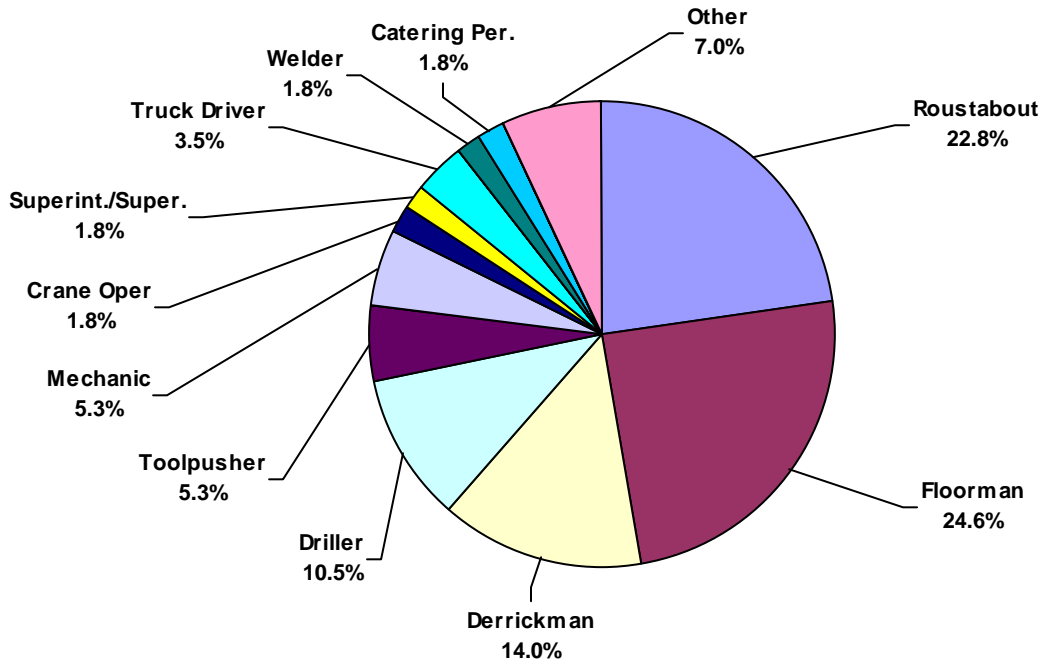

IADC 2002 Africa Land Chart

Africa Land Total Lost Time Incidents by Month (Chart 1)

Based on 57 Incidents

Africa Land Total Recordable Incidents by Month (Chart 2)

Based on 130 Incidents

Africa Land Total Lost Time Incidents by Occupation (Chart 3)
Based on 57 Incidents

Africa Land Total Recordable Incidents by Occupation (Chart 4)
Based on 130 Incidents

Africa Land Total Lost Time Incidents by Body Part (Chart 5)
Based on 57 Incidents

Africa Land Total Recordable Incidents by Body Part (Chart 6)
Based on 130 Incidents