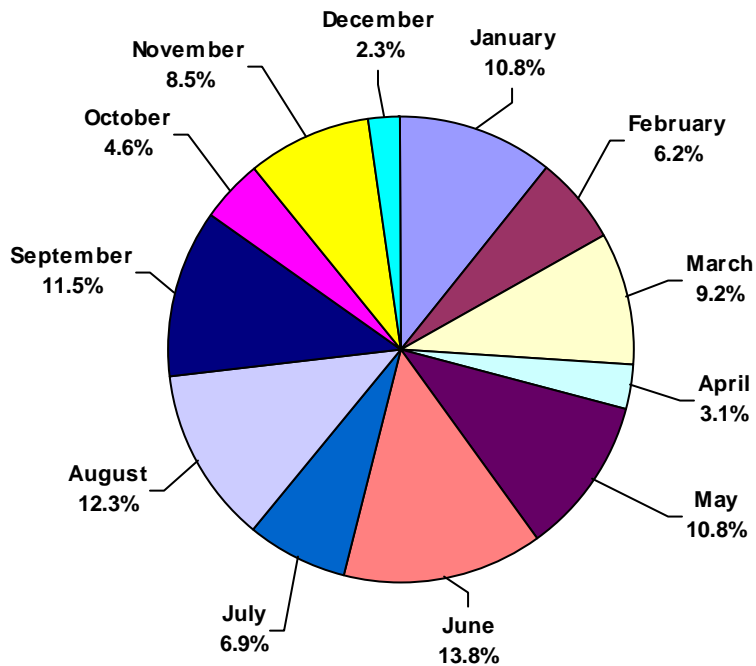

IADC 2002 Africa Land Chart

Africa Land Total Lost Time Incidents by Month (Chart 1)

Based on 57 Incidents

Africa Land Total Recordable Incidents by Month (Chart 2)

Based on 130 Incidents

Africa Land Total Lost Time Incidents by Occupation (Chart 3)
Based on 57 Incidents

Africa Land Total Recordable Incidents by Occupation (Chart 4)
Based on 130 Incidents

Africa Land Total Lost Time Incidents by Body Part (Chart 5)
Based on 57 Incidents

Africa Land Total Recordable Incidents by Body Part (Chart 6)
Based on 130 Incidents