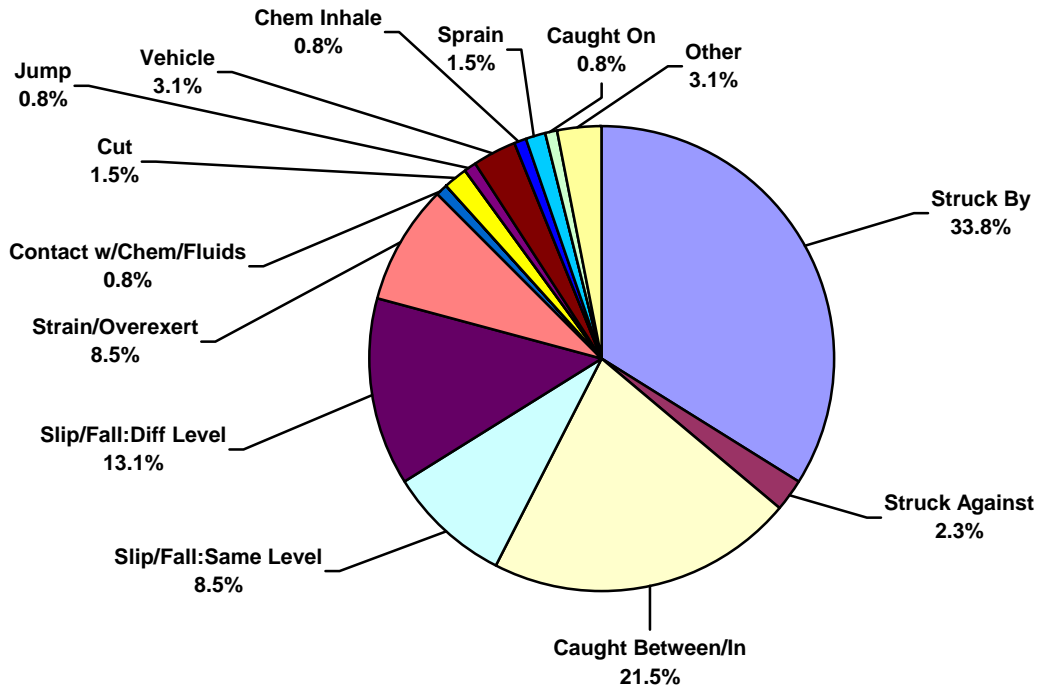

IADC 2002 Africa Land Chart

Africa Land Total Lost Time Incidents by Month (Chart 1)

Based on 57 Incidents

Africa Land Total Recordable Incidents by Month (Chart 2)

Based on 130 Incidents

Africa Land Total Lost Time Incidents by Occupation (Chart 3)
Based on 57 Incidents

Africa Land Total Recordable Incidents by Occupation (Chart 4)
Based on 130 Incidents

Africa Land Total Lost Time Incidents by Body Part (Chart 5)
Based on 57 Incidents

Africa Land Total Recordable Incidents by Body Part (Chart 6)
Based on 130 Incidents

Africa Land Total Lost Time Incidents by Incident Type (Chart 7)
Based on 57 Incidents

Africa Land Total Recordable Incidents by Incident Type (Chart 8)
Based on 130 Incidents

Africa Land Total Lost Time Incidents by Equipment (Chart 9)
Based on 57 Incidents