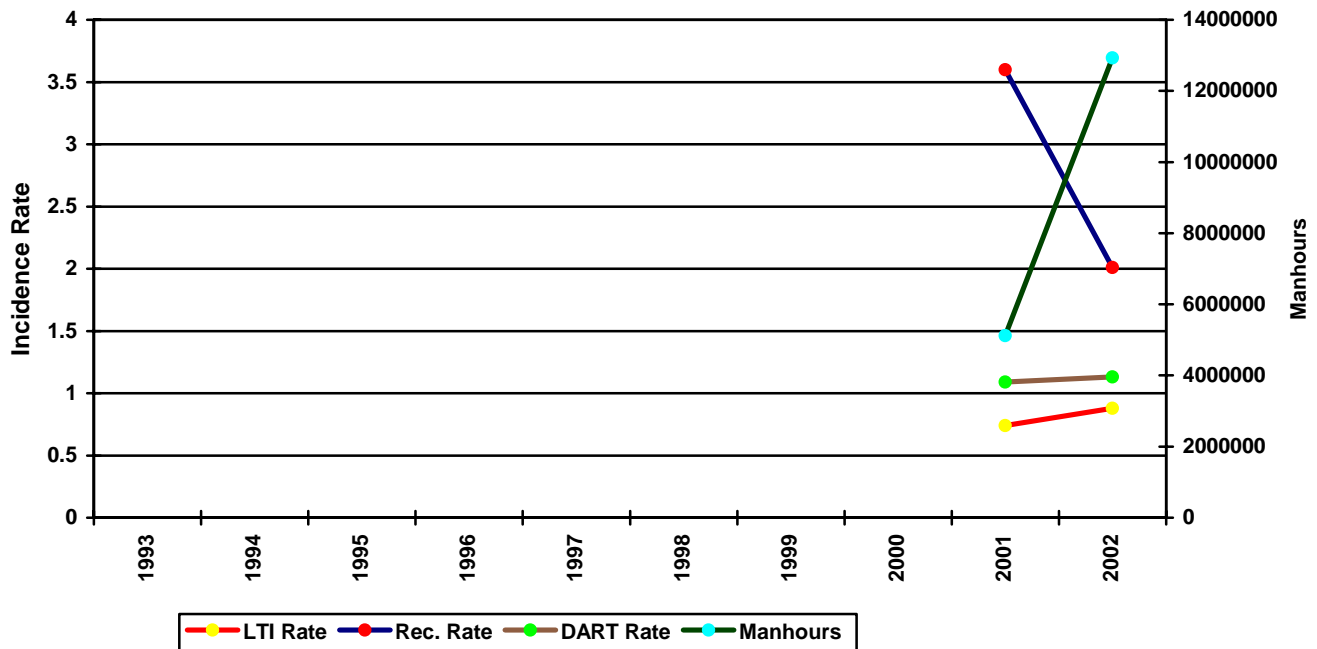

2002 ASP Program Africa Land Totals

IADC 2002 Africa Land Totals (Table 1)

	<u>Total</u>
Total Manhours	12,932,431.00
Total Medical Treatment Incidents	57
Total Restricted Work Incidents	16
Total Lost Time Incidents	57
Total Fatalities	0
Total Recordables	130
MTO Incidence Rate	0.88
RWC Incidence Rate	0.25
LTI Incidence Rate	0.88
LTI Frequency Rate	4.41
DART Incidence Rate	1.13
DART Frequency Rate	5.64
Recordable Incidence Rate	2.01
Recordable Frequency Rate	10.05

Companies Reporting: Land – 12

Medical Treatment Incidence Rate = MTOs X 200,000

Restricted Work Incidence Rate = RWCs X 200,000

Lost Time Incidence Rate = LTIs X 200,000

DART Incidence Rate = LTIs + RWC X 200,000

Recordable Incidence Rate = RCRD X 200,000

Lost Time Frequency Rate = LTIs X 1,000,000

DART Frequency Rate = LTIs + RWC X 1,000,000

Recordable Frequency Rate = RCRD X 1,000,000

Africa Land Total Incidence Rates vs Manhours (Figure 1)