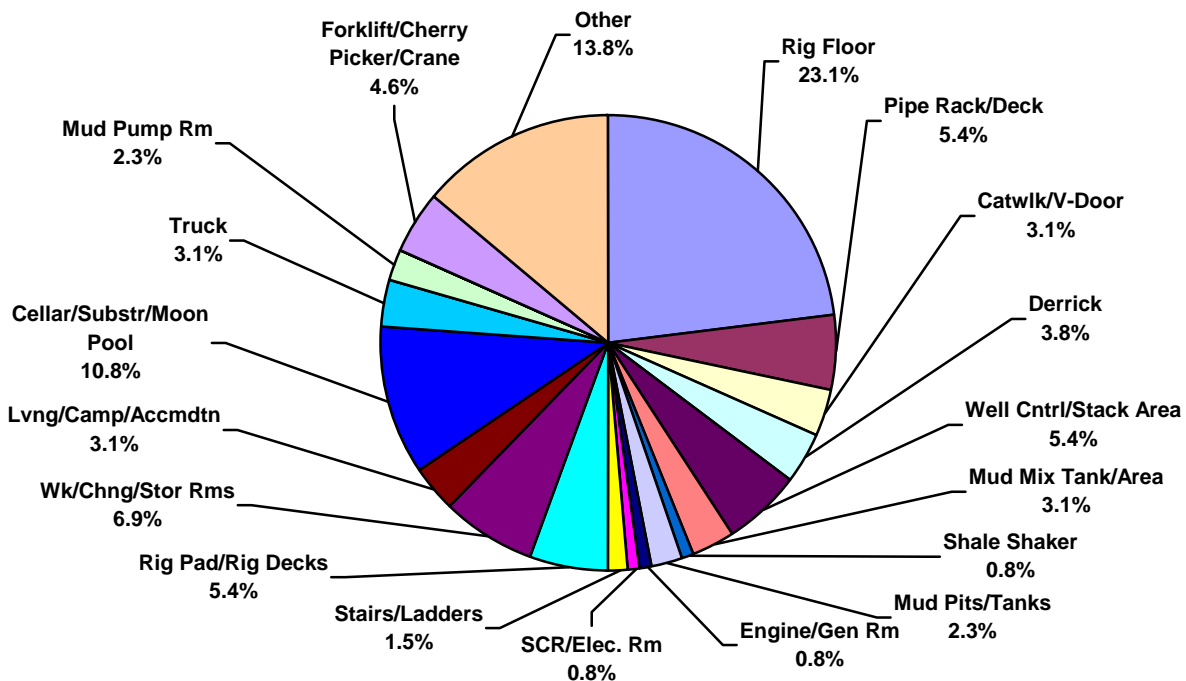

Africa Land Total Lost Time Incidents by Incident Type (Chart 7)
Based on 57 Incidents

Africa Land Total Recordable Incidents by Incident Type (Chart 8)
Based on 130 Incidents

Africa Land Total Lost Time Incidents by Equipment (Chart 9)
Based on 57 Incidents

Africa Land Total Recordable Incidents by Equipment (Chart 10)
Based on 130 Incidents

Africa Land Total Lost Time Incidents by Operation (Chart 11)
Based on 57 Incidents

Africa Land Total Recordable Incidents by Operation (Chart 12)
Based on 130 Incidents

Africa Land Total Lost Time Incidents by Location (Chart 13)
Based on 57 Incidents

Africa Land Total Recordable Incidents by Location (Chart 14)
Based on 130 Incidents

Africa Land Total Lost Time Incidents by Time in Service (Chart 15)
Based on 57 Incidents