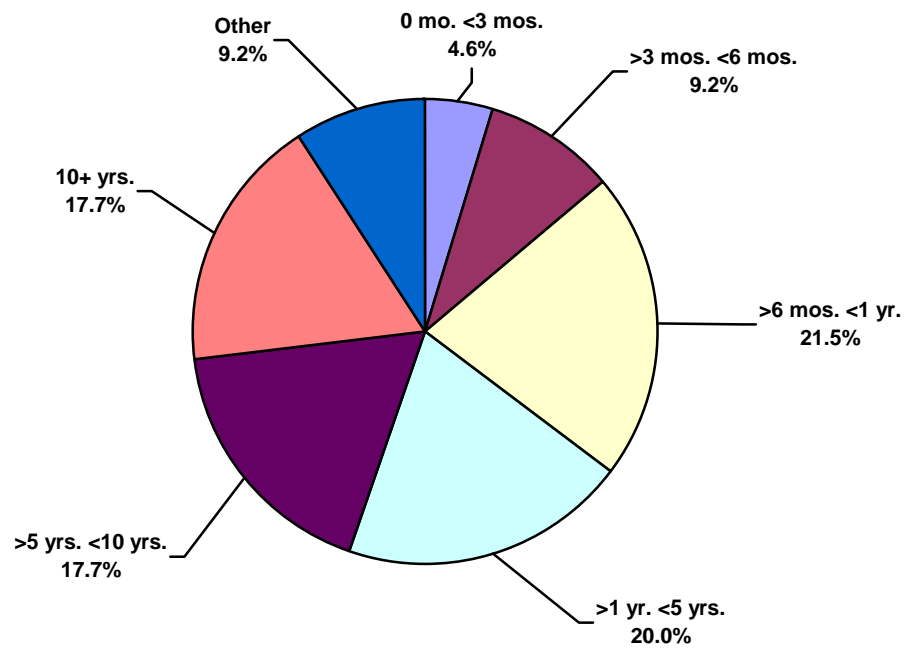

Africa Land Total Recordable Incidents by Equipment (Chart 10)
Based on 130 Incidents

Africa Land Total Lost Time Incidents by Operation (Chart 11)
Based on 57 Incidents

Africa Land Total Recordable Incidents by Operation (Chart 12)
Based on 130 Incidents

Africa Land Total Lost Time Incidents by Location (Chart 13)
Based on 57 Incidents

Africa Land Total Recordable Incidents by Location (Chart 14)
Based on 130 Incidents

Africa Land Total Lost Time Incidents by Time in Service (Chart 15)
Based on 57 Incidents

Africa Land Total Recordable Incidents by Time in Service (Chart 16)
Based on 130 Incidents

Africa Land Total Lost Time Incidents by Time of Day (Chart 17)
Based on 57 Incidents

Africa Land Total Recordable Incidents by Time of Day (Chart 18)
Based on 130 Incidents