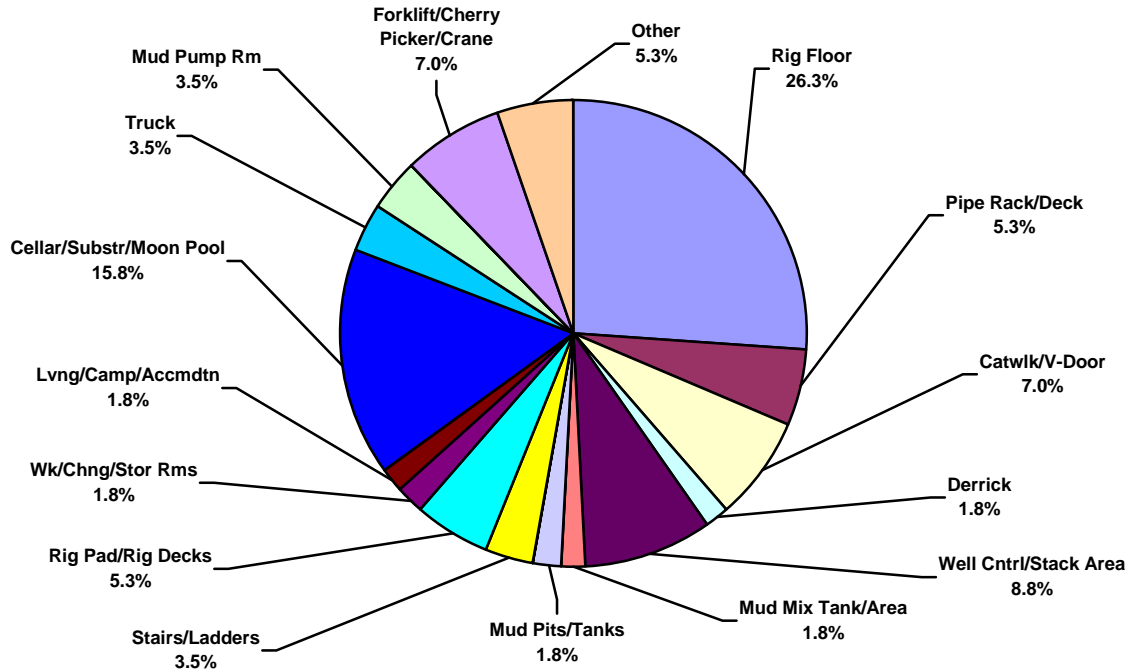

Africa Land Total Recordable Incidents by Equipment (Chart 10)
Based on 130 Incidents

Africa Land Total Lost Time Incidents by Operation (Chart 11)
Based on 57 Incidents

Africa Land Total Recordable Incidents by Operation (Chart 12)
Based on 130 Incidents

Africa Land Total Lost Time Incidents by Location (Chart 13)
Based on 57 Incidents

Africa Land Total Recordable Incidents by Location (Chart 14)
Based on 130 Incidents

Africa Land Total Lost Time Incidents by Time in Service (Chart 15)
Based on 57 Incidents