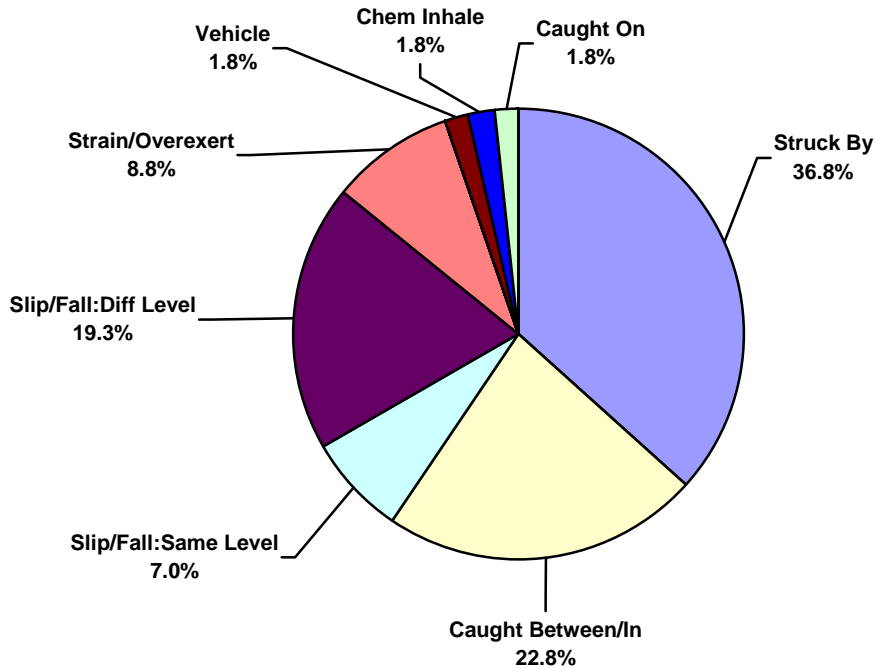

Africa Land Total Recordable Incidents by Incident Type (Chart 8)
Based on 130 Incidents