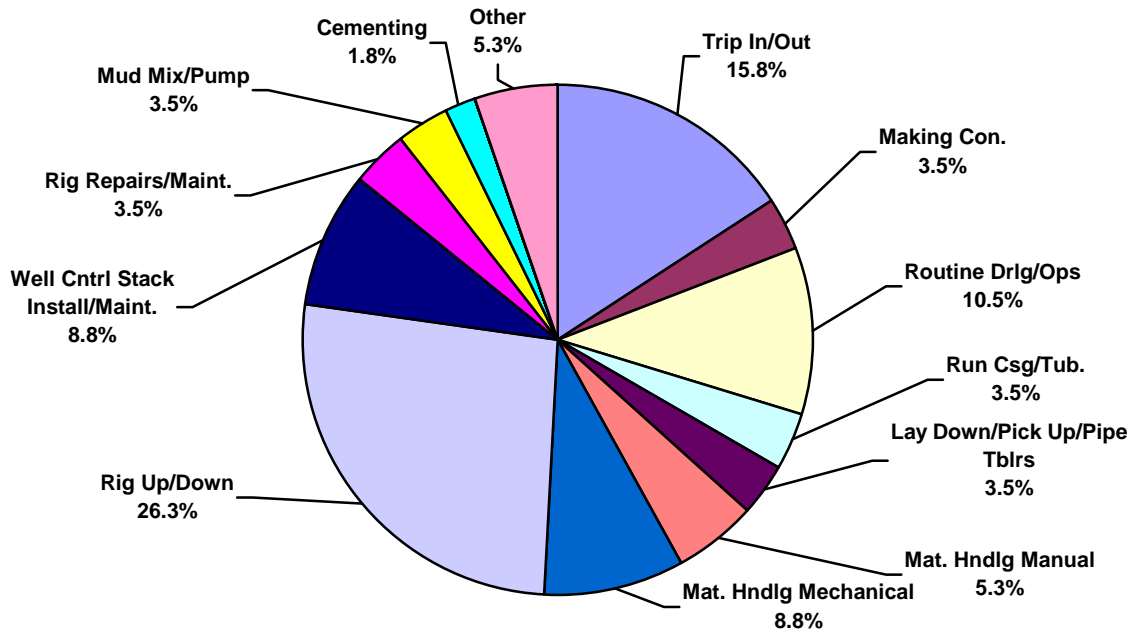

Africa Land Total Recordable Incidents by Occupation (Chart 4)
Based on 130 Incidents

Africa Land Total Lost Time Incidents by Body Part (Chart 5)
Based on 57 Incidents

Africa Land Total Recordable Incidents by Body Part (Chart 6)
Based on 130 Incidents

Africa Land Total Lost Time Incidents by Incident Type (Chart 7)
Based on 57 Incidents

Africa Land Total Recordable Incidents by Incident Type (Chart 8)
Based on 130 Incidents

Africa Land Total Lost Time Incidents by Equipment (Chart 9)
Based on 57 Incidents

Africa Land Total Recordable Incidents by Equipment (Chart 10)
Based on 130 Incidents

Africa Land Total Lost Time Incidents by Operation (Chart 11)
Based on 57 Incidents

Africa Land Total Recordable Incidents by Operation (Chart 12)
Based on 130 Incidents