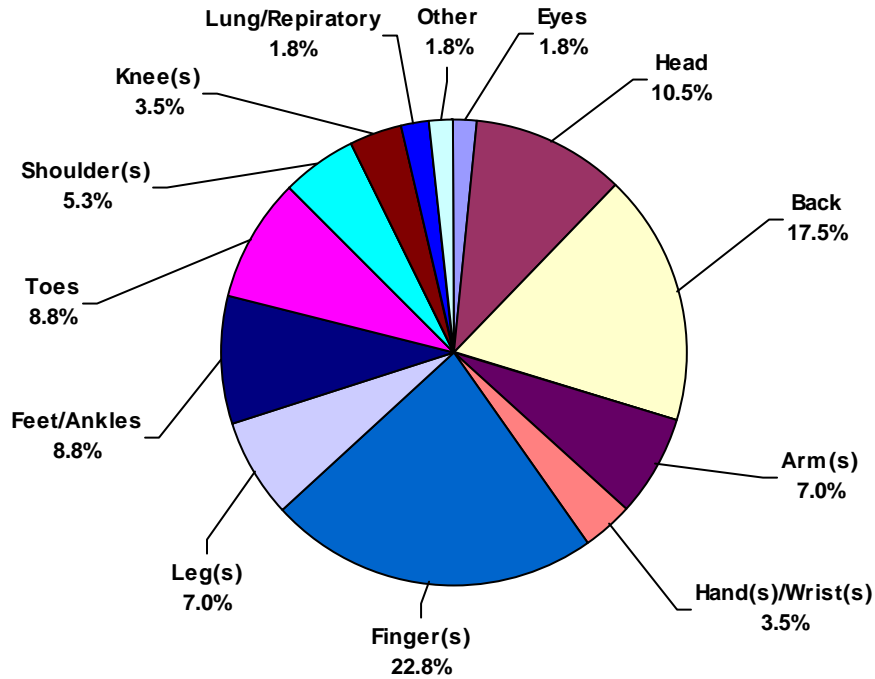

IADC 2002 Africa Land Chart

Africa Land Total Lost Time Incidents by Month (Chart 1)

Based on 57 Incidents

Africa Land Total Recordable Incidents by Month (Chart 2)

Based on 130 Incidents

Africa Land Total Lost Time Incidents by Occupation (Chart 3)
Based on 57 Incidents

Africa Land Total Recordable Incidents by Occupation (Chart 4)
Based on 130 Incidents

Africa Land Total Lost Time Incidents by Body Part (Chart 5)
Based on 57 Incidents

Africa Land Total Recordable Incidents by Body Part (Chart 6)
Based on 130 Incidents