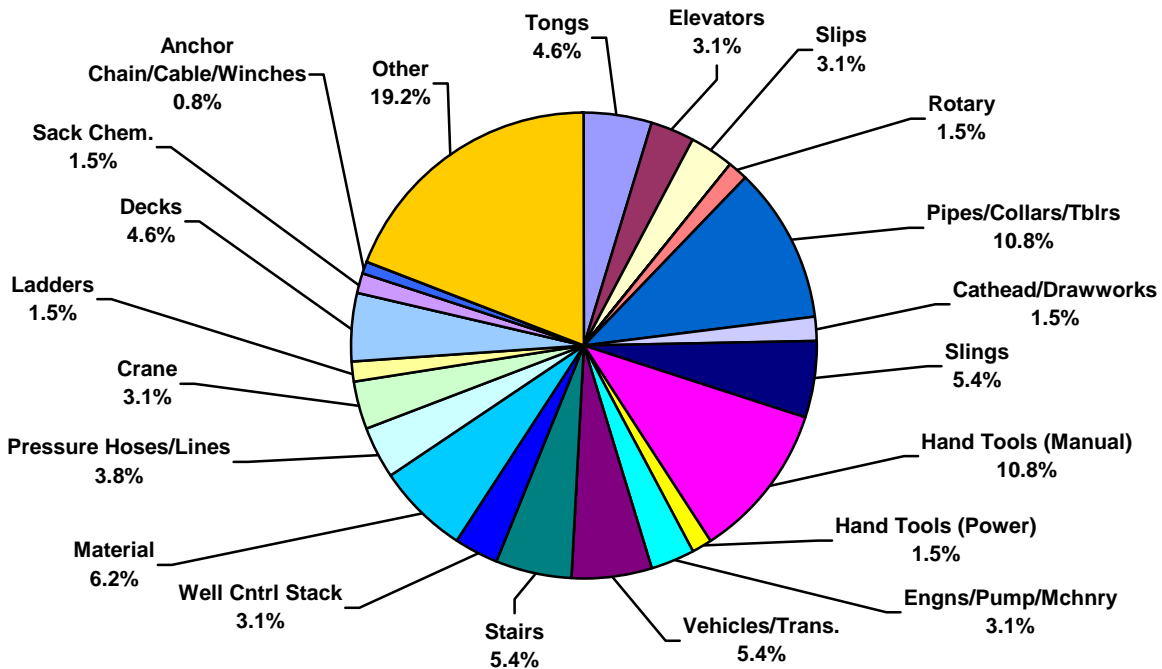

Africa Land Total Lost Time Incidents by Incident Type (Chart 7)
Based on 57 Incidents

Africa Land Total Recordable Incidents by Incident Type (Chart 8)
Based on 130 Incidents

Africa Land Total Lost Time Incidents by Equipment (Chart 9)
Based on 57 Incidents

Africa Land Total Recordable Incidents by Equipment (Chart 10)
Based on 130 Incidents

Africa Land Total Lost Time Incidents by Operation (Chart 11)
Based on 57 Incidents

Africa Land Total Recordable Incidents by Operation (Chart 12)
Based on 130 Incidents