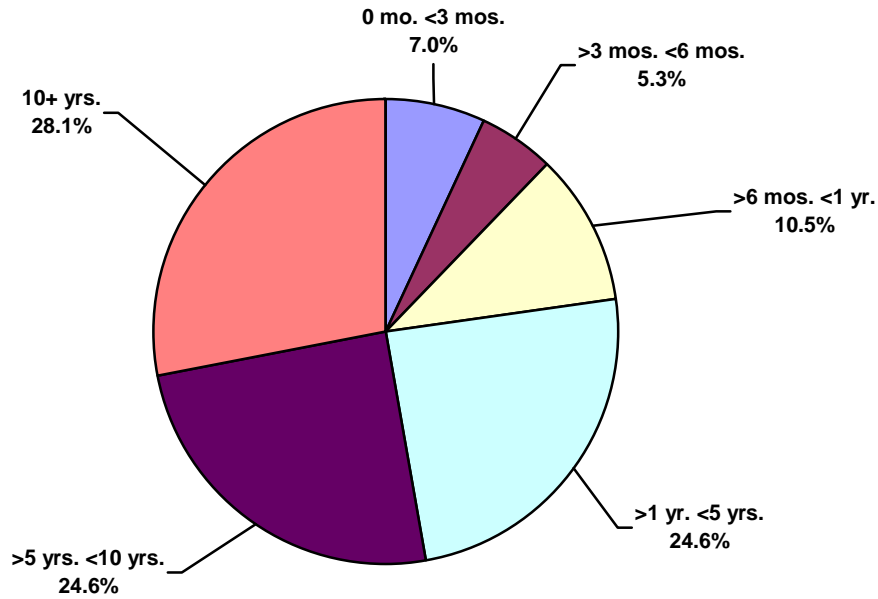

Africa Land Total Recordable Incidents by Equipment (Chart 10)
Based on 130 Incidents

Africa Land Total Lost Time Incidents by Operation (Chart 11)
Based on 57 Incidents

Africa Land Total Recordable Incidents by Operation (Chart 12)
Based on 130 Incidents

Africa Land Total Lost Time Incidents by Location (Chart 13)
Based on 57 Incidents

Africa Land Total Recordable Incidents by Location (Chart 14)
Based on 130 Incidents

Africa Land Total Lost Time Incidents by Time in Service (Chart 15)
Based on 57 Incidents

Africa Land Total Recordable Incidents by Time in Service (Chart 16)
Based on 130 Incidents

Africa Land Total Lost Time Incidents by Time of Day (Chart 17)
Based on 57 Incidents

Africa Land Total Recordable Incidents by Time of Day (Chart 18)
Based on 130 Incidents