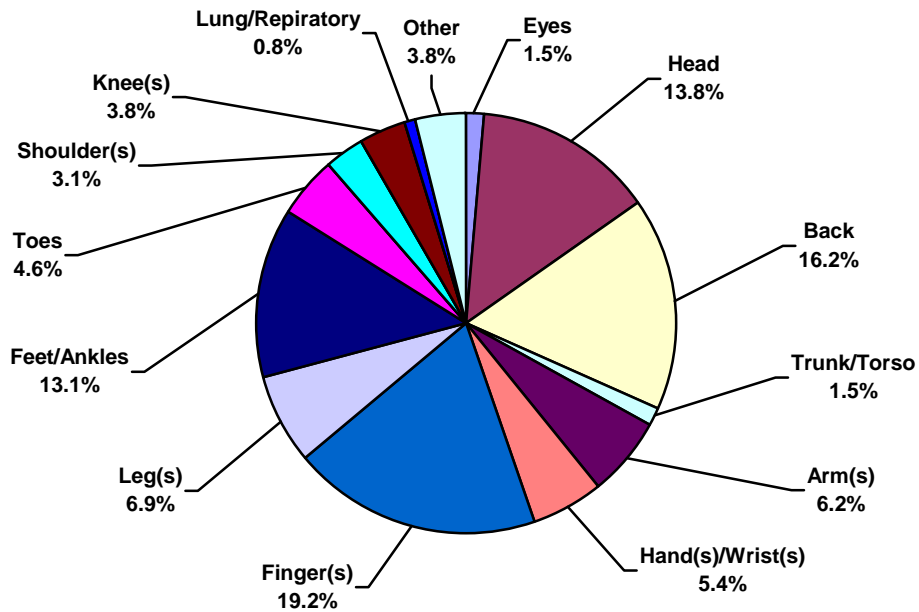

IADC 2002 Africa Land Chart

Africa Land Total Lost Time Incidents by Month (Chart 1)

Based on 57 Incidents

Africa Land Total Recordable Incidents by Month (Chart 2)

Based on 130 Incidents

Africa Land Total Lost Time Incidents by Occupation (Chart 3)
Based on 57 Incidents

Africa Land Total Recordable Incidents by Occupation (Chart 4)
Based on 130 Incidents

Africa Land Total Lost Time Incidents by Body Part (Chart 5)
Based on 57 Incidents

Africa Land Total Recordable Incidents by Body Part (Chart 6)
Based on 130 Incidents

Africa Land Total Lost Time Incidents by Incident Type (Chart 7)
Based on 57 Incidents

Africa Land Total Recordable Incidents by Incident Type (Chart 8)
Based on 130 Incidents

Africa Land Total Lost Time Incidents by Equipment (Chart 9)
Based on 57 Incidents